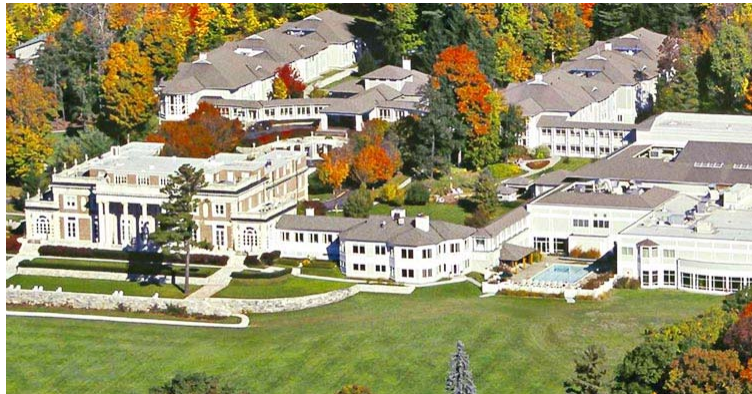

Enjoy Free Nights at Canyon Ranch Lenox and 15% Off at Canyon Ranch Tucson

Los Angeles, CA (March 12, 2009) — Canyon Ranch Lenox and Canyon Ranch Tucson, both members of Luxe Worldwide Hotels' exclusive *Legends Collection*, offer opportunities to save on stays at their two award-winning health resorts.

The Stay and Save package is valid through April 30, 2009 with a 4-night minimum.

Canyon Ranch in Lenox, Massachusetts offers everything guests need to feel and be their best. They'll enjoy outdoor adventures, exhilarating fitness classes, amazing cuisine, fabulous massages and eye-opening wellness opportunities. Each season brings special attractions to this special part of New England, including canoeing, climbing and skiing, plus performing arts at nearby Tanglewood and other cultural centers. Most importantly, the staff of Canyon Ranch in Lenox includes an exceptional team of wellness professionals including physicians, nurses, complementary health practitioners, nutritionists, exercise physiologists and more.

Located in the dazzling Sonoran Desert, a rich tradition of healing, recreation and healthy living thrives at Canyon Ranch Tucson. Guests enjoy a full array of indoor and outdoor fitness activities and classes, hiking and biking programs, luxurious spa and beauty services, nutritious gourmet dining, and private consultations and workshops with an unsurpassed team of wellness professionals including physicians, nurses, complementary health practitioners, nutritionists, exercise physiologists and more.